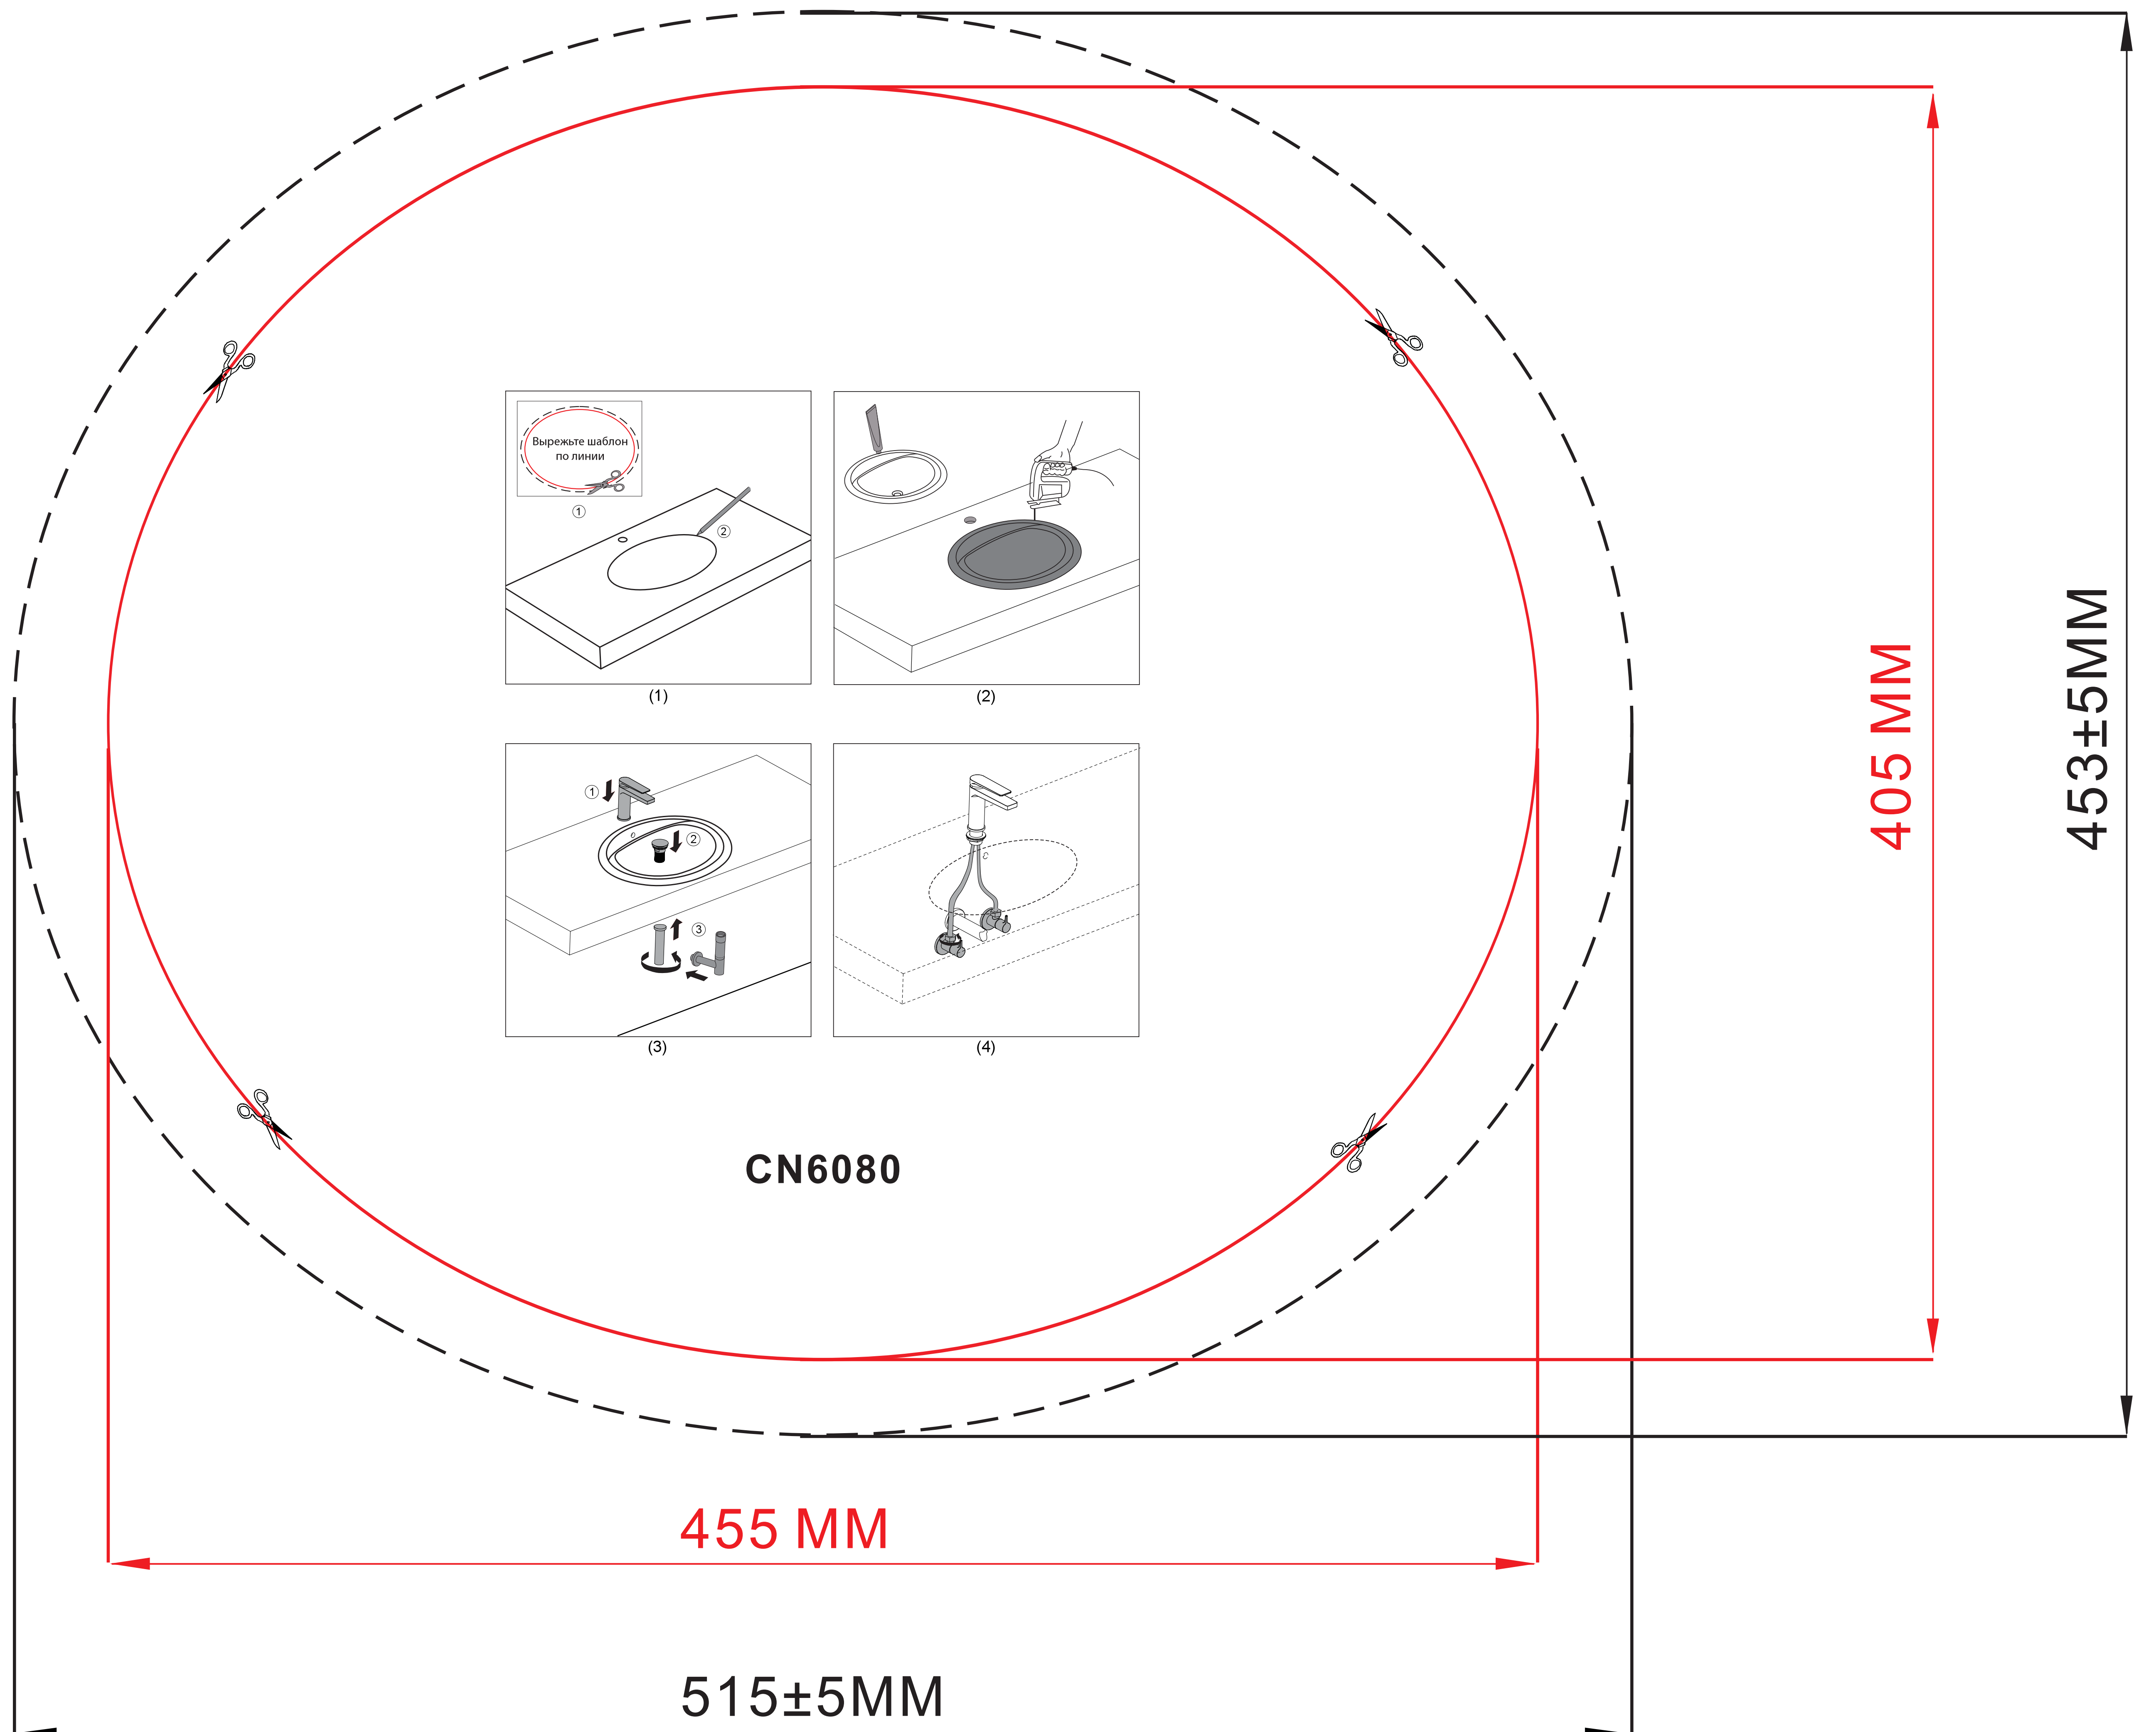

ceramicanova

CN6080

455 MM

515±5MM

405 MM

453±5MM