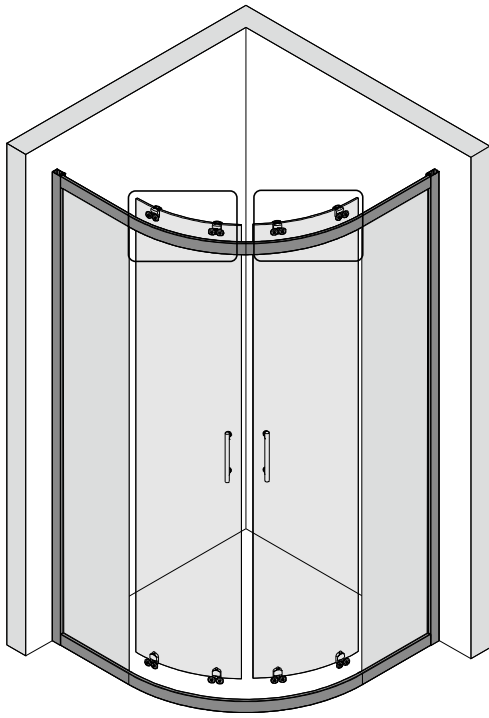

This product is heavy and will require two people to install.