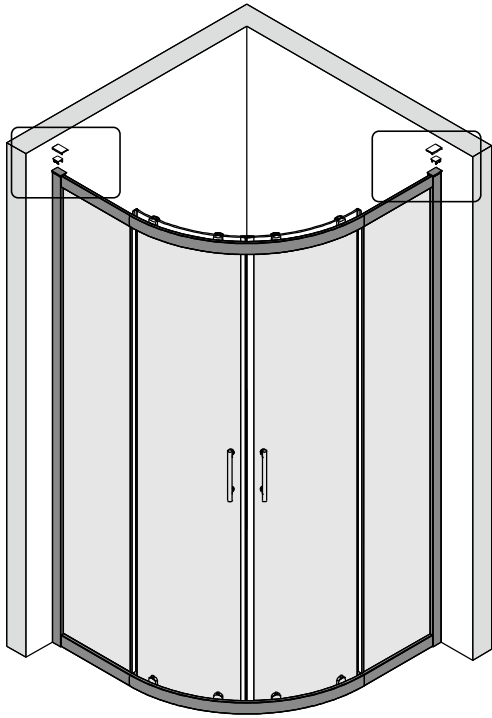

Note: Safety glass can not be re-worked.

■ Installation

Please read these instructions carefully before start of installation.

The wall post has up to 20mm of adjustment for out of true wall situations.

Ensure that the shower tray is fitted level and that after assembly of enclosure there is a full and continuous bead of sealant between the top of the shower tray and the title joint.

This product is heavy and will require two people to install.

A	SIZE(mm)	B	SIZE(mm)
800	785-800	800	785-800
900	885-900	900	885-900
1000	985-1000	800	785-800
1200	1185-1200	900	885-900

This product is heavy and will require two people to install.

This product is heavy and will require two people to install.

This product is heavy and will require two people to install.

18

23

This product is heavy and will require two people to install.

This product is heavy and will require two people to install.