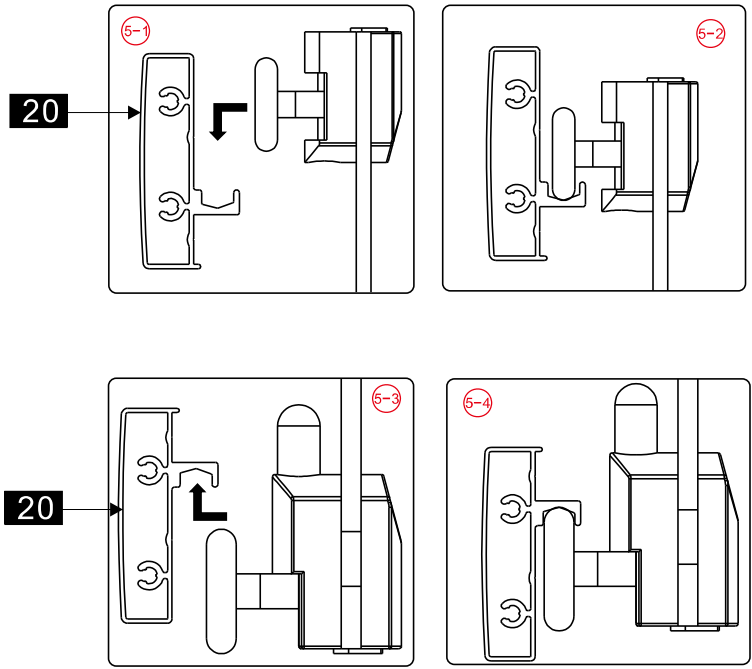

Note: Safety glass can not be re-worked.

■ Installation

Please read these instructions carefully before start of installation.

The wall post has up to 20mm of adjustment for out of true wall situations.

Ensure that the shower tray is fitted level and that after assembly of enclosure there is a full and continuous bead of sealant between the top of the shower tray and the title joint.

Special care should be taken when drilling walls to avoid hidden pipes or electrical cables.

Note: This product is heavy and will require two people to install.

Please remove protective film from aluminium profiles before installation.

This product is heavy and will require two people to install.

A	SIZE(mm)	B	SIZE(mm)
800	785-800	800	785-800
900	885-900	900	885-900
1000	985-1000	800	785-800
1200	1185-1200	900	885-900

This product is heavy and will require two people to install.

This product is heavy and will require two people to install.

This product is heavy and will require two people to install.

18

23

This product is heavy and will require two people to install.

This product is heavy and will require two people to install.