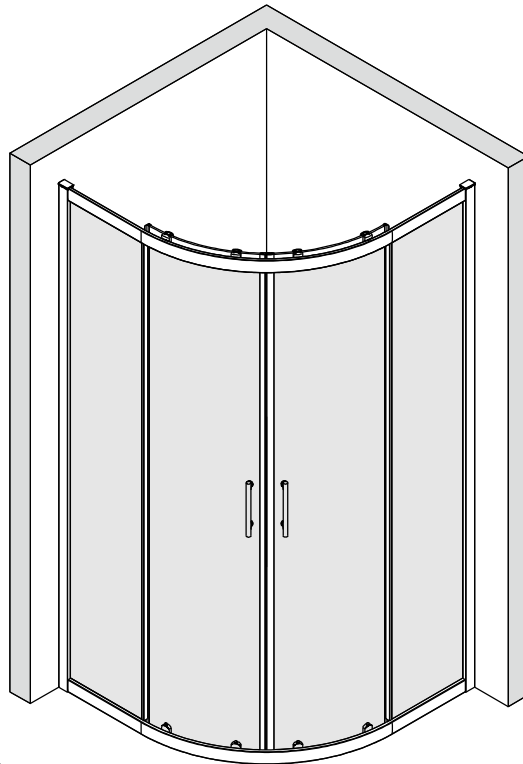

Installation instructions

(ECO-O-RH-2)

(ECO-O-R-2)