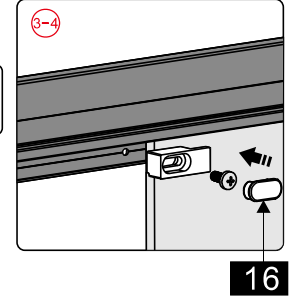

Note: Safety glass can not be re-worked.

■ Installation

Please read these instructions carefully before start of installation.

The wall post has up to 20mm of adjustment for out of true wall situations.

Ensure that the shower tray is fitted level and that after assembly of enclosure there is a full and continuous bead of sealant between the top of the shower tray and the title joint.

This product is heavy and will require two people to install.

A	SIZE(mm)	B	SIZE(mm)
800	785-800	800	785-800
900	885-900	900	885-900
1000	985-1000	800	785-800
1200	1185-1200	900	885-900

This product is heavy and will require two people to install.