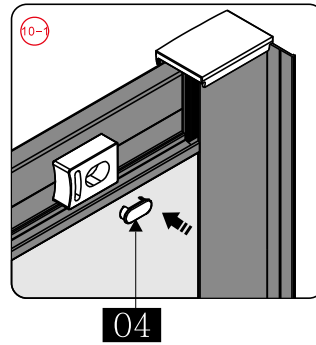

Note: Safety glass can not be re-worked.

■ Installation

Please read these instructions carefully before start of installation.

The wall post has up to 20mm of adjustment for out of true wall situations.

Ensure that the shower tray is fitted level and that after assembly of enclosure there is a full and continuous bead of sealant between the top of the shower tray and the title joint.

This product is heavy and will require two people to install.

A	SIZE(mm)	B	SIZE(mm)
800	785-800	800	785-800
900	885-900	900	885-900
1000	985-1000	800	785-800
1200	1185-1200	900	885-900

This product is heavy and will require two people to install.

This product is heavy and will require two people to install.

This product is heavy and will require two people to install.

18

23

This product is heavy and will require two people to install.

This product is heavy and will require two people to install.