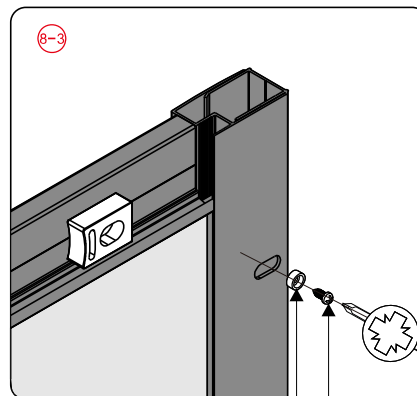

18

23

This product is heavy and will require two people to install.