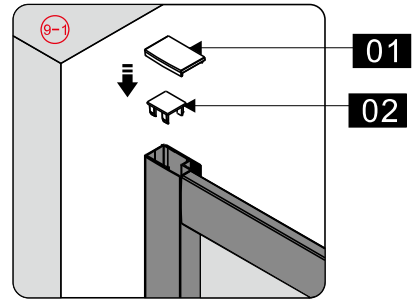

Note: Safety glass can not be re-worked.

■ Installation

Please read these instructions carefully before start of installation.

The wall post has up to 20mm of adjustment for out of true wall situations.

Ensure that the shower tray is fitted level and that after assembly of enclosure there is a full and continuous bead of sealant between the top of the shower tray and the title joint.

This product is heavy and will require two people to install.

A	SIZE(mm)	B	SIZE(mm)
800	785-800	800	785-800
900	885-900	900	885-900
1000	985-1000	800	785-800
1200	1185-1200	900	885-900

This product is heavy and will require two people to install.

This product is heavy and will require two people to install.

This product is heavy and will require two people to install.

18

23

This product is heavy and will require two people to install.

This product is heavy and will require two people to install.