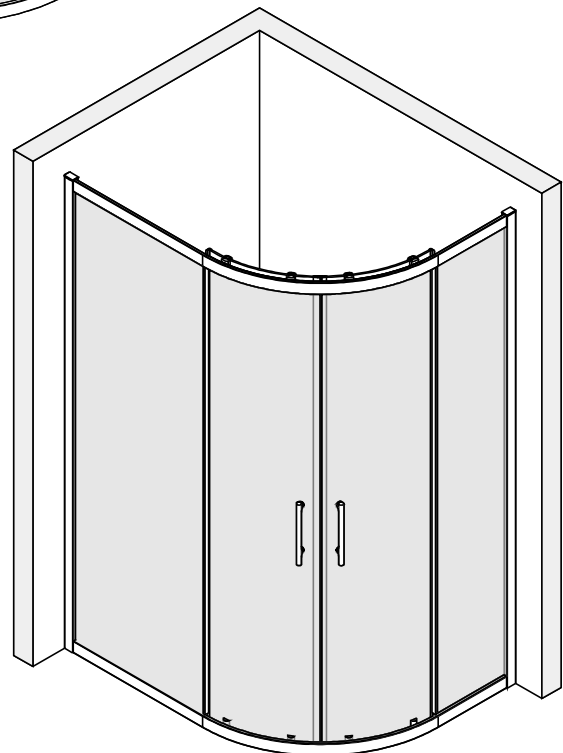

Installation instructions

(ECO-O-RH-2)

(ECO-O-R-2)