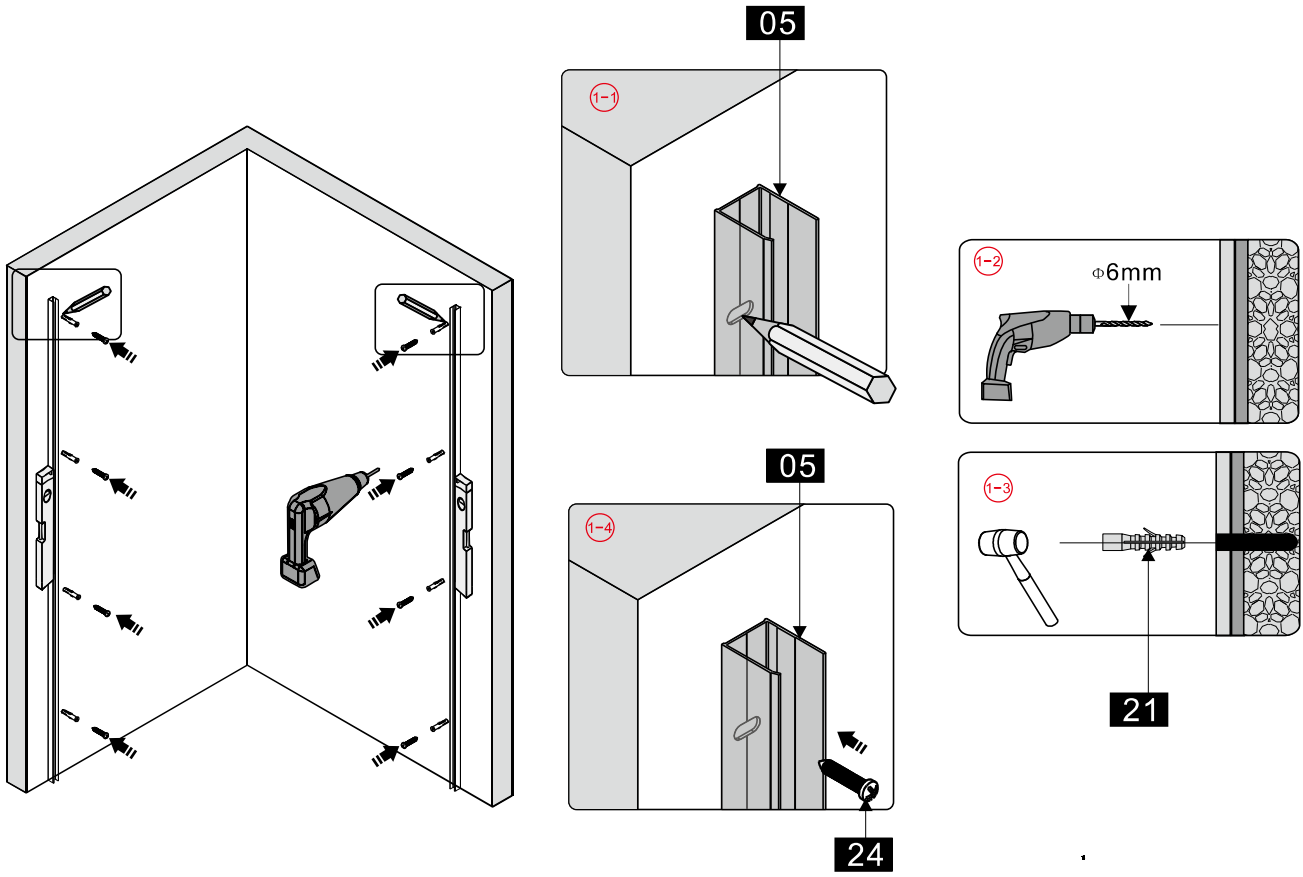

A	SIZE(mm)	B	SIZE(mm)
800	785-800	800	785-800
900	885-900	900	885-900
1000	985-1000	800	785-800
1200	1185-1200	900	885-900

This product is heavy and will require two people to install.