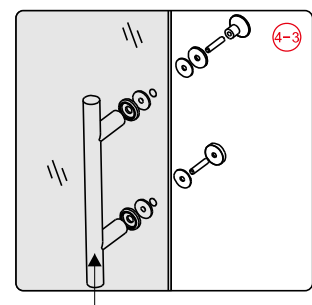

Note: Safety glass can not be re-worked.

■ Installation

Please read these instructions carefully before start of installation.

The wall post has up to 20mm of adjustment for out of true wall situations.

Ensure that the shower tray is fitted level and that after assembly of enclosure there is a full and continuous bead of sealant between the top of the shower tray and the title joint.

This product is heavy and will require two people to install.

A	SIZE(mm)	B	SIZE(mm)
800	785-800	800	785-800
900	885-900	900	885-900
1000	985-1000	800	785-800
1200	1185-1200	900	885-900

This product is heavy and will require two people to install.

This product is heavy and will require two people to install.

This product is heavy and will require two people to install.

18

23

This product is heavy and will require two people to install.

This product is heavy and will require two people to install.