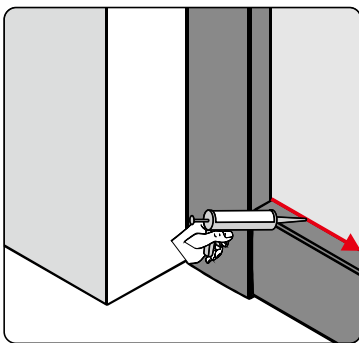

Note: Safety glass can not be re-worked.

■ Installation

Please read these instructions carefully before start of installation.

The wall post has up to 20mm of adjustment for out of true wall situations.

Ensure that the shower tray is fitted level and that after assembly of enclosure there is a full and continuous bead of sealant between the top of the shower tray and the title joint.

This product is heavy and will require two people to install.

This product is heavy and will require two people to install.

18

23

This product is heavy and will require two people to install.

This product is heavy and will require two people to install.