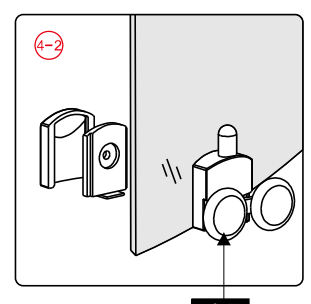

Note: Safety glass can not be re-worked.

■ Installation

Please read these instructions carefully before start of installation.

The wall post has up to 20mm of adjustment for out of true wall situations.

Ensure that the shower tray is fitted level and that after assembly of enclosure there is a full and continuous bead of sealant between the top of the shower tray and the title joint.

This product is heavy and will require two people to install.

A	SIZE(mm)	B	SIZE(mm)
800	785-800	800	785-800
900	885-900	900	885-900
1000	985-1000	800	785-800
1200	1185-1200	900	885-900

This product is heavy and will require two people to install.