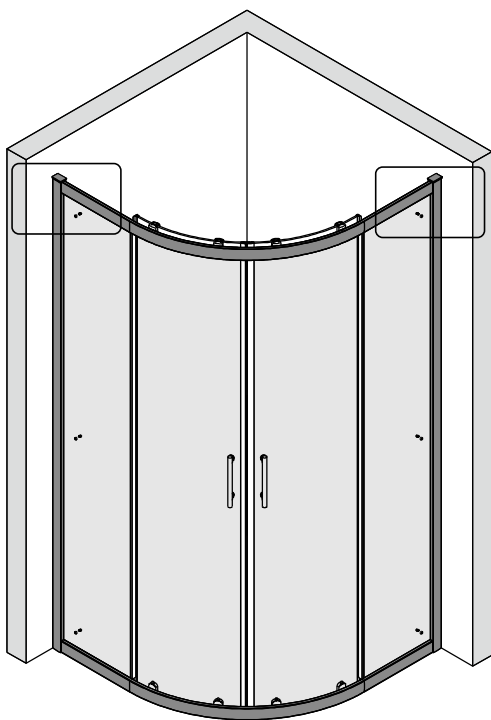

18

23

This product is heavy and will require two people to install.