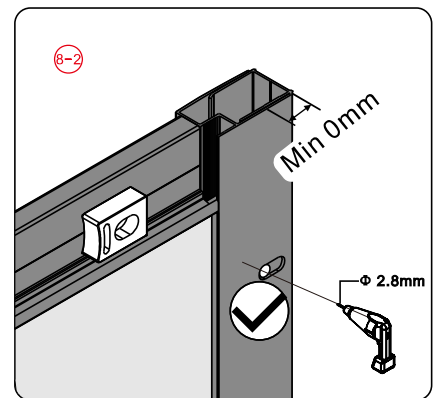

18

23

This product is heavy and will require two people to install.