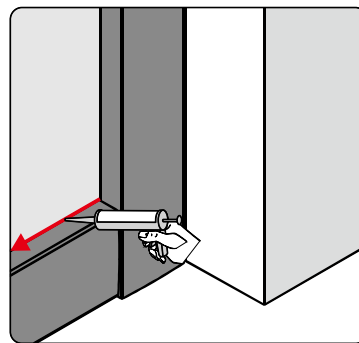

Note: Safety glass can not be re-worked.

■ Installation

Please read these instructions carefully before start of installation.

The wall post has up to 20mm of adjustment for out of true wall situations.

Ensure that the shower tray is fitted level and that after assembly of enclosure there is a full and continuous bead of sealant between the top of the shower tray and the title joint.

Special care should be taken when drilling walls to avoid hidden pipes or electrical cables.

Note: This product is heavy and will require two people to install.

Please remove protective film from aluminium profiles before installation.

This product is heavy and will require two people to install.

A	SIZE(mm)	B	SIZE(mm)
800	785-800	800	785-800
900	885-900	900	885-900
1000	985-1000	800	785-800
1200	1185-1200	900	885-900

This product is heavy and will require two people to install.

This product is heavy and will require two people to install.

This product is heavy and will require two people to install.

18

23

This product is heavy and will require two people to install.

This product is heavy and will require two people to install.