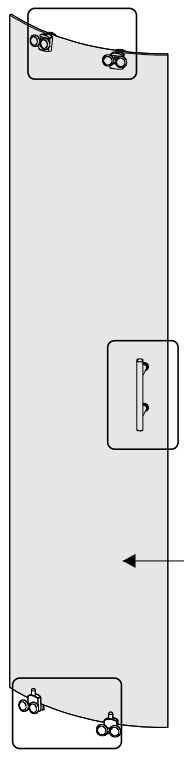

Note: Safety glass can not be re-worked.

■ Installation

Please read these instructions carefully before start of installation.

The wall post has up to 20mm of adjustment for out of true wall situations.

Ensure that the shower tray is fitted level and that after assembly of enclosure there is a full and continuous bead of sealant between the top of the shower tray and the title joint.

■ Shower Tray Installation

The shower tray must be sited against a structural wall.

Water proof walling or tiling should be fitted so that it sits on the top of the tray rim.

■ Aftercare Instructions

After use, your shower should be cleaned with soap and water. This is particularly important in hard water districts where insoluble lime salts may be deposited and allowed to build up. Cleaners of a gritty or abrasive nature should not be used. Care should be taken to avoid contact with strong chemicals such as organic solvents and strippers.

- | | | | | | | | | | | | | |
|------|------|-----------------|------------------|------|------|------|------|------|----------------|----------------|------|------|
| ①x 1 | ②x 2 | ③x 1
Φ 2.8mm | ④x 8 | ⑤x 2 | ⑥x 2 | ⑦x 2 | ⑧x 4 | ⑨x 2 | ⑩x 2 | ⑪x 2 | ⑫x 2 | ⑬x 2 |
| ⑭x 1 | ⑮x 4 | ⑯x 4 | ⑰x 8
ST3,5X30 | ⑱x 6 | ⑲x 1 | ⑳x 2 | ㉑x 8 | ㉒x 6 | ㉓x 6
ST4X10 | ㉔x 8
ST4X35 | | |

This product is heavy and will require two people to install.

A	SIZE(mm)	B	SIZE(mm)
800	785-800	800	785-800
900	885-900	900	885-900
1000	985-1000	800	785-800
1200	1185-1200	900	885-900

This product is heavy and will require two people to install.