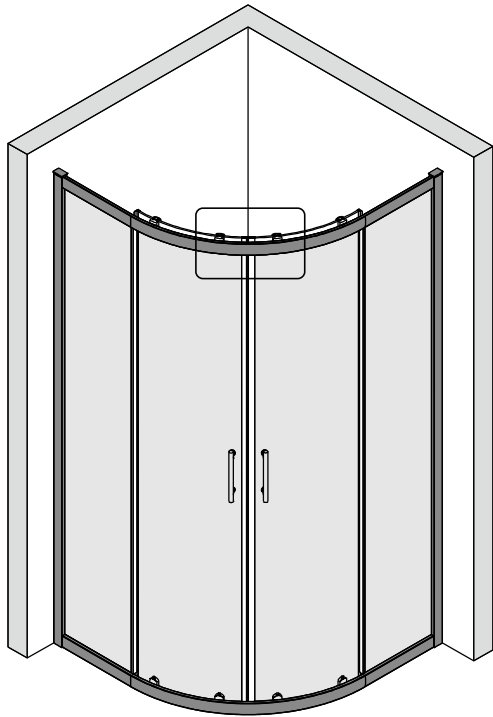

18

23

This product is heavy and will require two people to install.