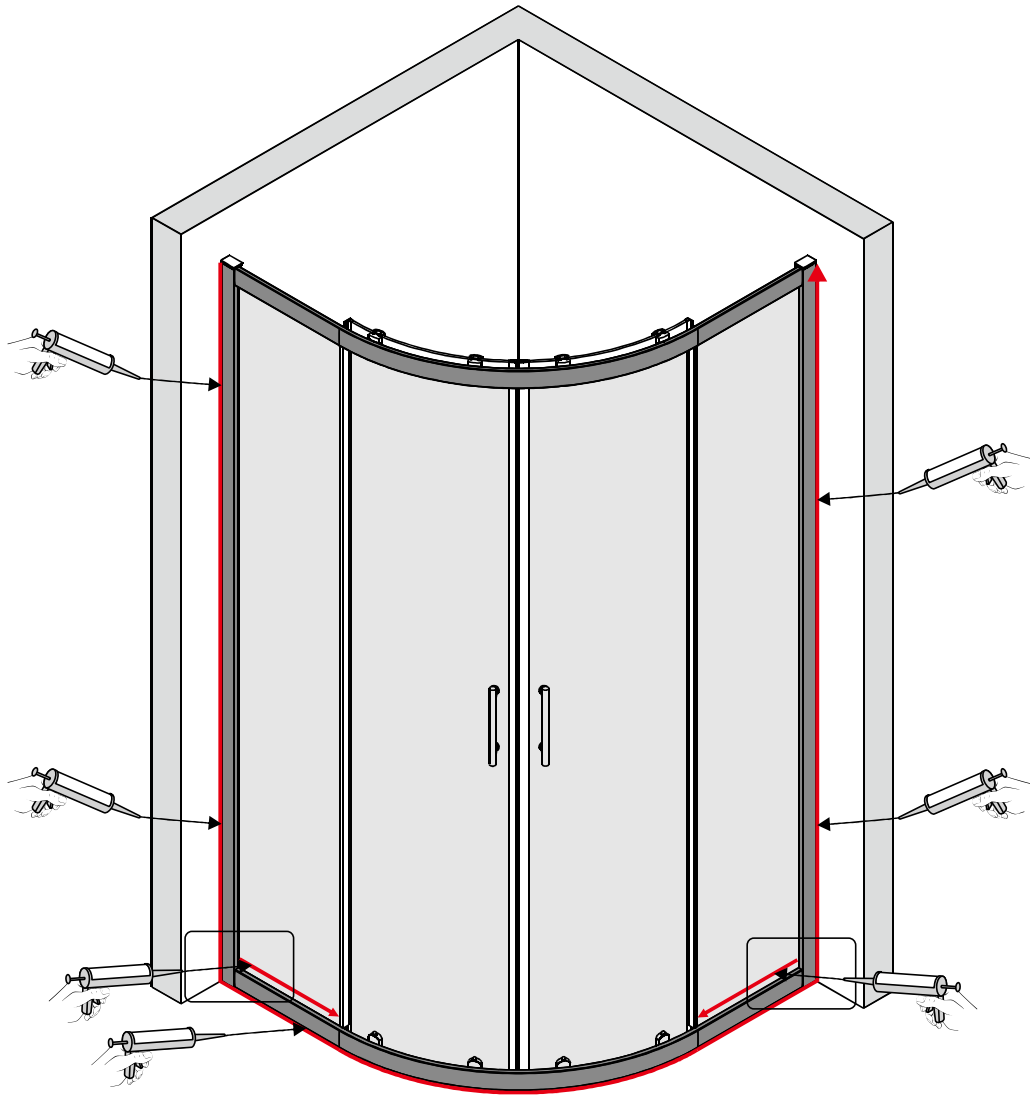

Note: Safety glass can not be re-worked.

■ Installation

Please read these instructions carefully before start of installation.

The wall post has up to 20mm of adjustment for out of true wall situations.

Ensure that the shower tray is fitted level and that after assembly of enclosure there is a full and continuous bead of sealant between the top of the shower tray and the title joint.

Special care should be taken when drilling walls to avoid hidden pipes or electrical cables.

Note: This product is heavy and will require two people to install.

Please remove protective film from aluminium profiles before installation.

This product is heavy and will require two people to install.

A	SIZE(mm)	B	SIZE(mm)
800	785-800	800	785-800
900	885-900	900	885-900
1000	985-1000	800	785-800
1200	1185-1200	900	885-900

This product is heavy and will require two people to install.

This product is heavy and will require two people to install.

This product is heavy and will require two people to install.

18

23

This product is heavy and will require two people to install.

This product is heavy and will require two people to install.