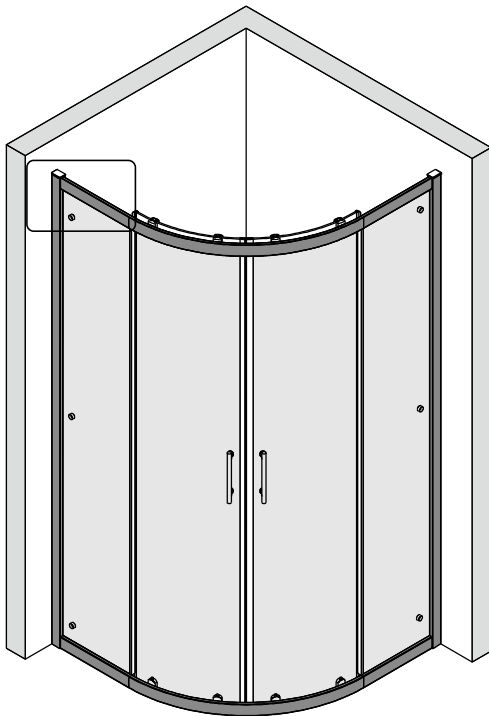

Note: Safety glass can not be re-worked.

■ Installation

Please read these instructions carefully before start of installation.

The wall post has up to 20mm of adjustment for out of true wall situations.

Ensure that the shower tray is fitted level and that after assembly of enclosure there is a full and continuous bead of sealant between the top of the shower tray and the title joint.

This product is heavy and will require two people to install.

A	SIZE(mm)	B	SIZE(mm)
800	785-800	800	785-800
900	885-900	900	885-900
1000	985-1000	800	785-800
1200	1185-1200	900	885-900

This product is heavy and will require two people to install.

This product is heavy and will require two people to install.

This product is heavy and will require two people to install.

18

23

This product is heavy and will require two people to install.

This product is heavy and will require two people to install.