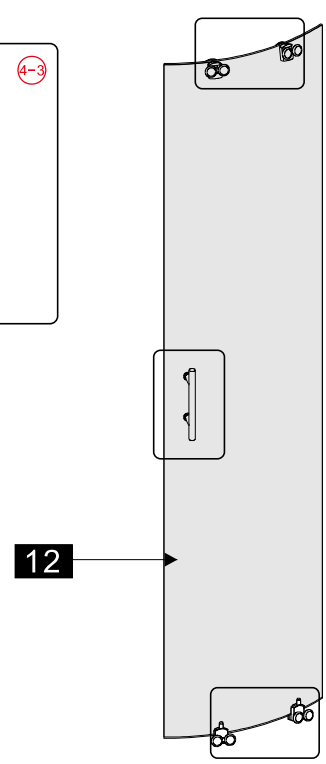

Note: Safety glass can not be re-worked.

■ Installation

Please read these instructions carefully before start of installation.

The wall post has up to 20mm of adjustment for out of true wall situations.

Ensure that the shower tray is fitted level and that after assembly of enclosure there is a full and continuous bead of sealant between the top of the shower tray and the title joint.

- | | | | | | | | | | | | | |
|------|------|-----------------|------------------|------|------|------|------|------|----------------|----------------|------|------|
| ①x 1 | ②x 2 | ③x 1
Φ 2.8mm | ④x 8 | ⑤x 2 | ⑥x 2 | ⑦x 2 | ⑧x 4 | ⑨x 2 | ⑩x 2 | ⑪x 2 | ⑫x 2 | ⑬x 2 |
| ⑭x 1 | ⑮x 4 | ⑯x 4 | ⑰x 8
ST3,5X30 | ⑱x 6 | ⑲x 1 | ⑳x 2 | ㉑x 8 | ㉒x 6 | ㉓x 6
ST4X10 | ㉔x 8
ST4X35 | | |

This product is heavy and will require two people to install.

A	SIZE(mm)	B	SIZE(mm)
800	785-800	800	785-800
900	885-900	900	885-900
1000	985-1000	800	785-800
1200	1185-1200	900	885-900

This product is heavy and will require two people to install.