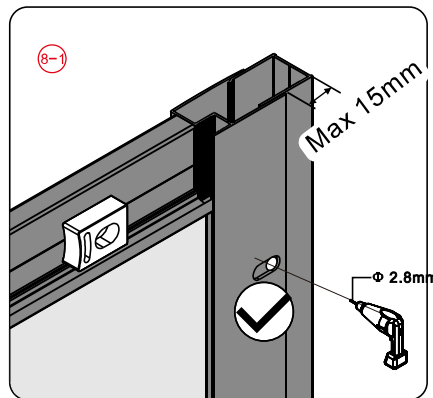

18

23

This product is heavy and will require two people to install.