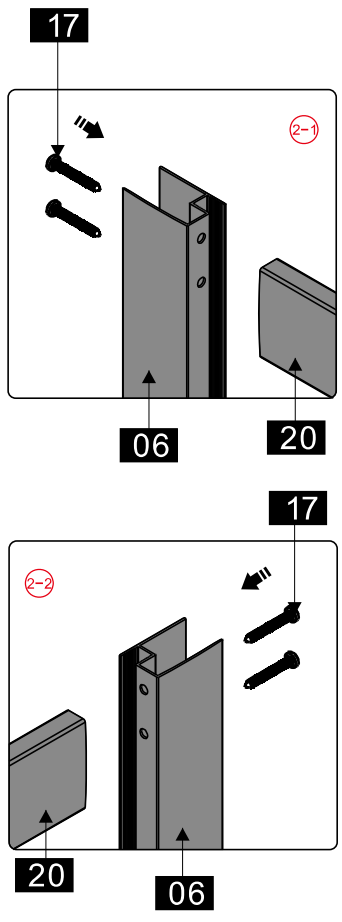

Note: Safety glass can not be re-worked.

■ Installation

Please read these instructions carefully before start of installation.

The wall post has up to 20mm of adjustment for out of true wall situations.

Ensure that the shower tray is fitted level and that after assembly of enclosure there is a full and continuous bead of sealant between the top of the shower tray and the title joint.

■ Shower Tray Installation

The shower tray must be sited against a structural wall.

Water proof walling or tiling should be fitted so that it sits on the top of the tray rim.

■ Aftercare Instructions

After use, your shower should be cleaned with soap and water. This is particularly important in hard water districts where insoluble lime salts may be deposited and allowed to build up. Cleaners of a gritty or abrasive nature should not be used. Care should be taken to avoid contact with strong chemicals such as organic solvents and strippers.

- | | | | | | | | | | | | | |
|------|------|-----------------|------------------|------|------|------|------|------|----------------|----------------|------|------|
| ①x 1 | ②x 2 | ③x 1
Φ 2.8mm | ④x 8 | ⑤x 2 | ⑥x 2 | ⑦x 2 | ⑧x 4 | ⑨x 2 | ⑩x 2 | ⑪x 2 | ⑫x 2 | ⑬x 2 |
| ⑭x 1 | ⑮x 4 | ⑯x 4 | ⑰x 8
ST3,5X30 | ⑱x 6 | ⑲x 1 | ⑳x 2 | ㉑x 8 | ㉒x 6 | ㉓x 6
ST4X10 | ㉔x 8
ST4X35 | | |

This product is heavy and will require two people to install.

A	SIZE(mm)	B	SIZE(mm)
800	785-800	800	785-800
900	885-900	900	885-900
1000	985-1000	800	785-800
1200	1185-1200	900	885-900

This product is heavy and will require two people to install.