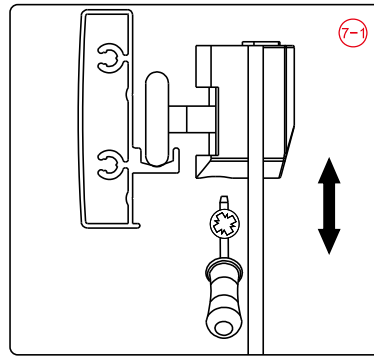

18

23

This product is heavy and will require two people to install.