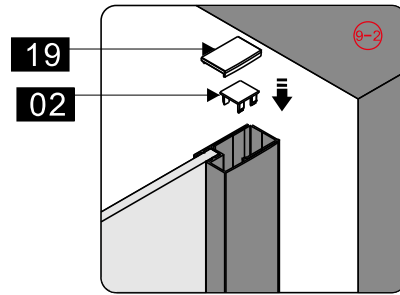

Note: Safety glass can not be re-worked.

■ Installation

Please read these instructions carefully before start of installation.

The wall post has up to 20mm of adjustment for out of true wall situations.

Ensure that the shower tray is fitted level and that after assembly of enclosure there is a full and continuous bead of sealant between the top of the shower tray and the title joint.

This product is heavy and will require two people to install.

A	SIZE(mm)	B	SIZE(mm)
800	785-800	800	785-800
900	885-900	900	885-900
1000	985-1000	800	785-800
1200	1185-1200	900	885-900

This product is heavy and will require two people to install.

This product is heavy and will require two people to install.

This product is heavy and will require two people to install.

18

23

This product is heavy and will require two people to install.

This product is heavy and will require two people to install.