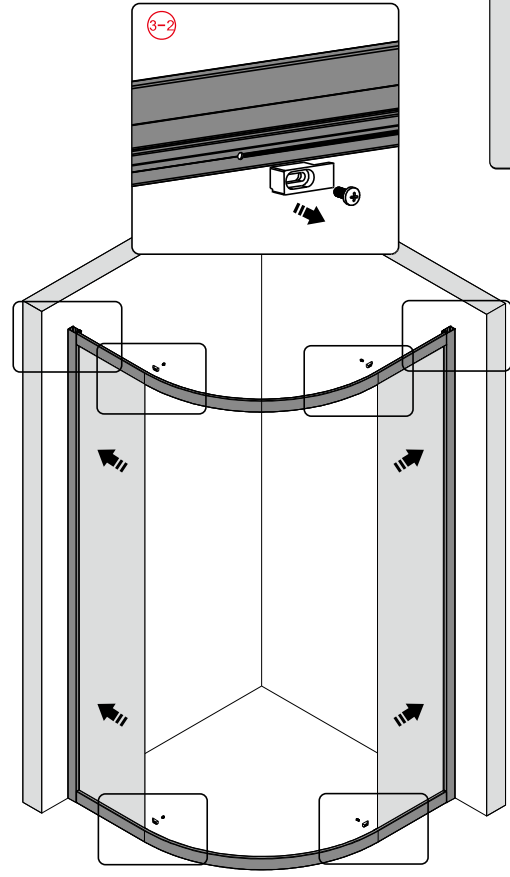

Note: Safety glass can not be re-worked.

■ Installation

Please read these instructions carefully before start of installation.

The wall post has up to 20mm of adjustment for out of true wall situations.

Ensure that the shower tray is fitted level and that after assembly of enclosure there is a full and continuous bead of sealant between the top of the shower tray and the title joint.

This product is heavy and will require two people to install.

A	SIZE(mm)	B	SIZE(mm)
800	785-800	800	785-800
900	885-900	900	885-900
1000	985-1000	800	785-800
1200	1185-1200	900	885-900

This product is heavy and will require two people to install.