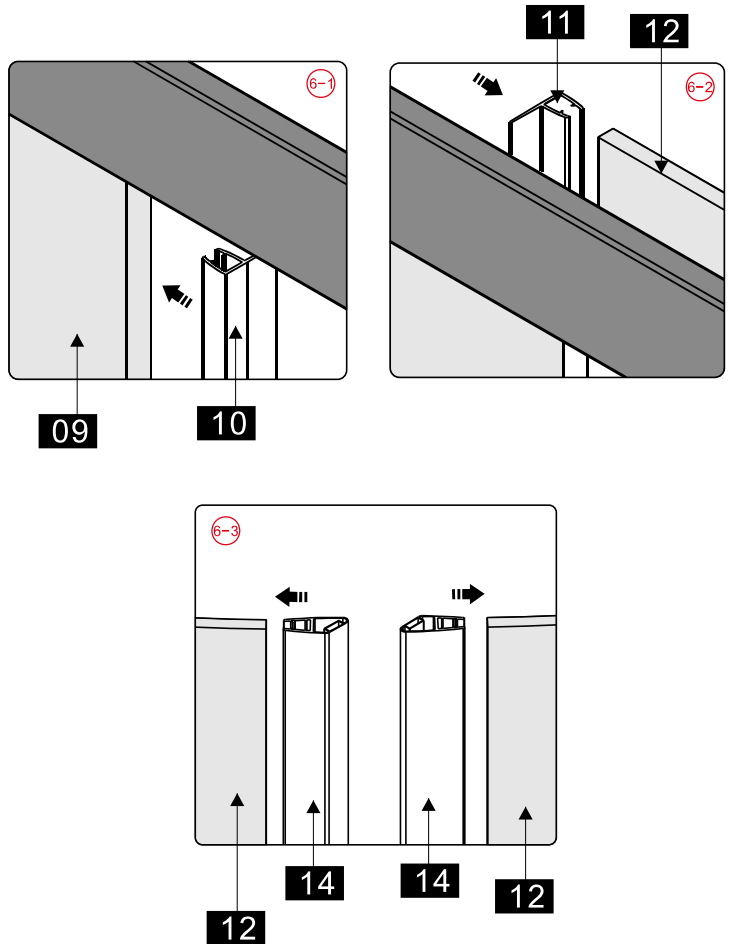

This product is heavy and will require two people to install.