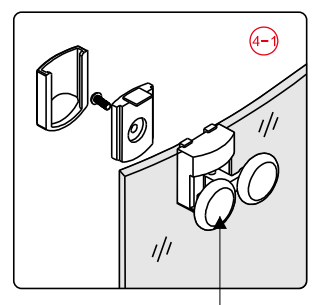

Note: Safety glass can not be re-worked.

■ Installation

Please read these instructions carefully before start of installation.

The wall post has up to 20mm of adjustment for out of true wall situations.

Ensure that the shower tray is fitted level and that after assembly of enclosure there is a full and continuous bead of sealant between the top of the shower tray and the title joint.

This product is heavy and will require two people to install.

A	SIZE(mm)	B	SIZE(mm)
800	785-800	800	785-800
900	885-900	900	885-900
1000	985-1000	800	785-800
1200	1185-1200	900	885-900

This product is heavy and will require two people to install.

This product is heavy and will require two people to install.

This product is heavy and will require two people to install.

18

23

This product is heavy and will require two people to install.

This product is heavy and will require two people to install.