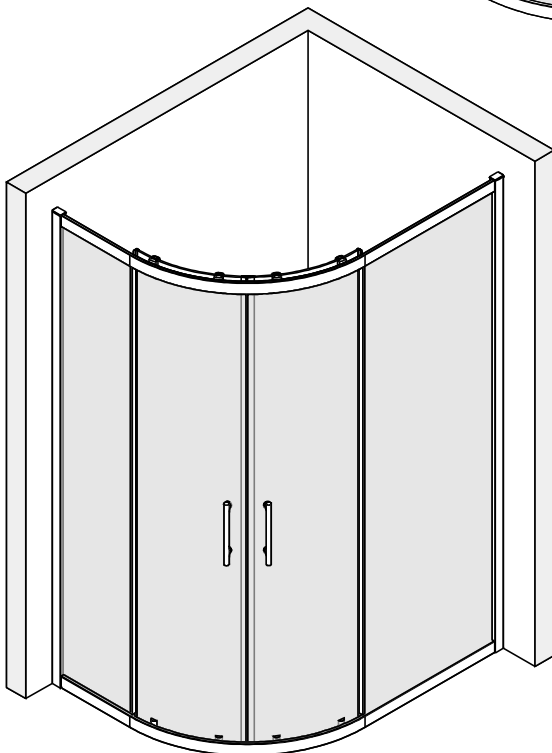

Installation instructions

(ECO-O-RH-2)

(ECO-O-R-2)