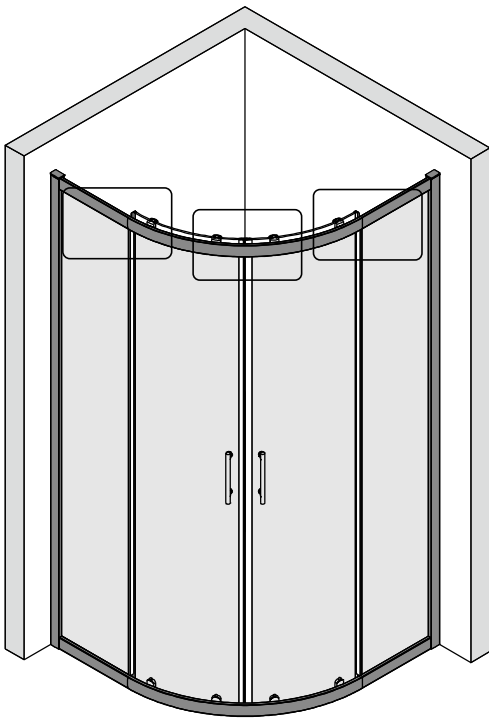

This product is heavy and will require two people to install.