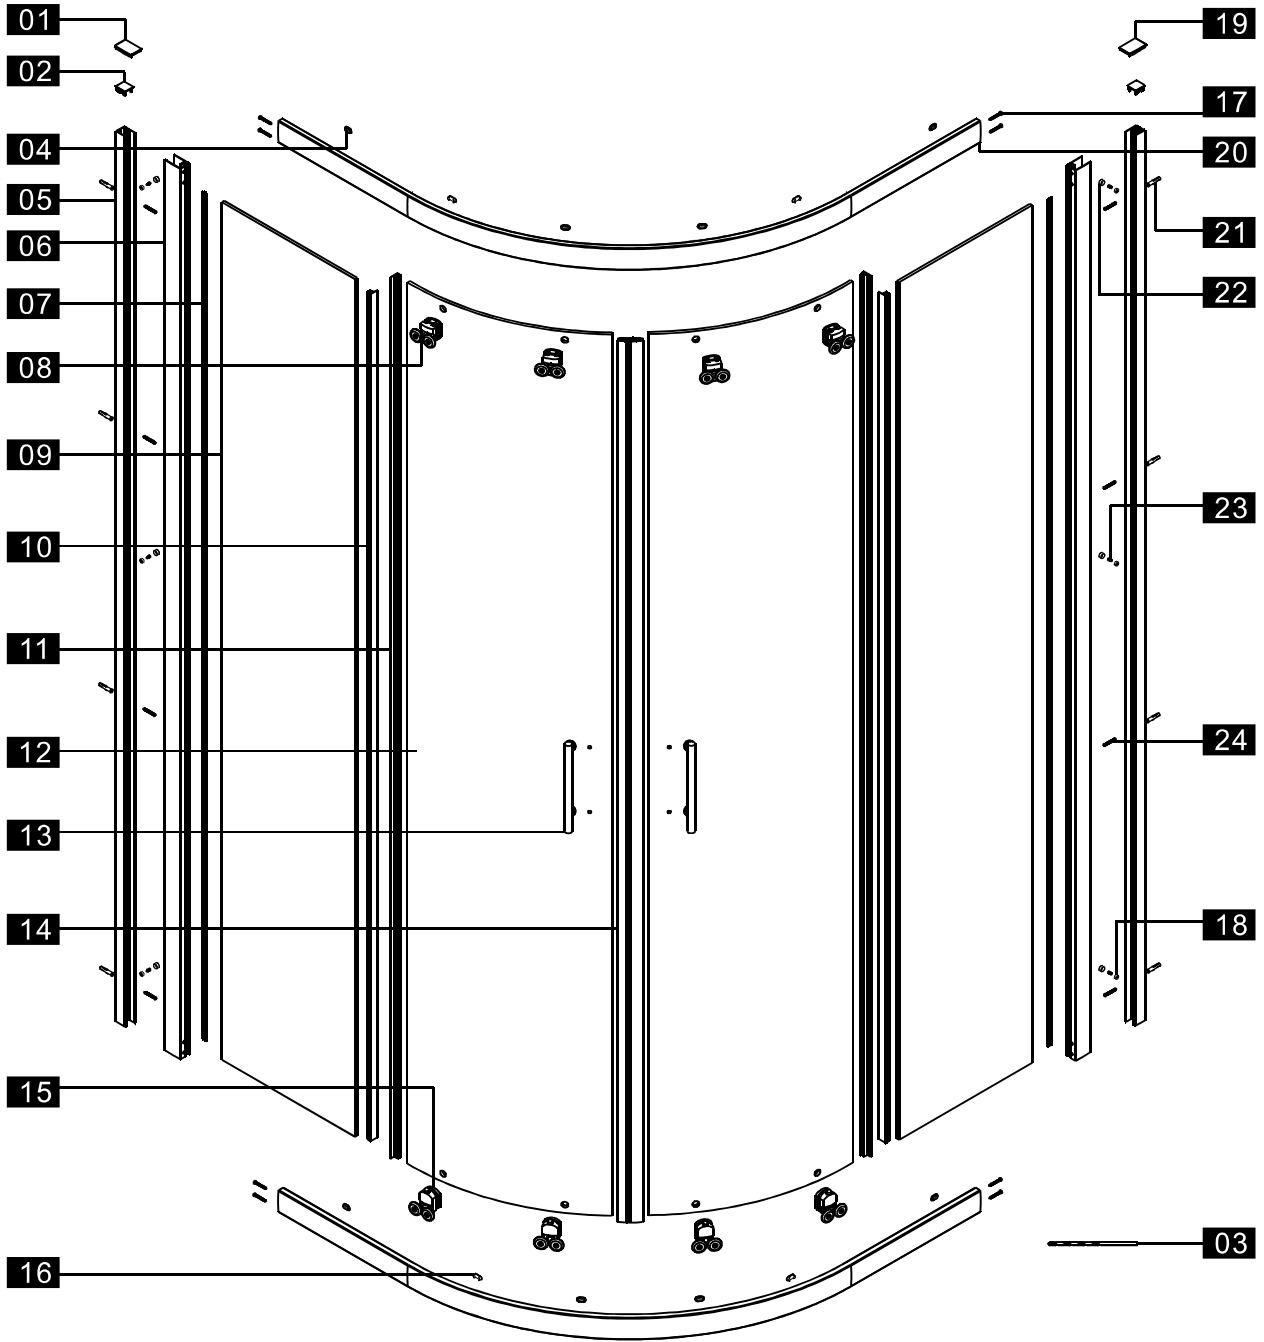

Note: Safety glass can not be re-worked.

■ Installation

Please read these instructions carefully before start of installation.

The wall post has up to 20mm of adjustment for out of true wall situations.

Ensure that the shower tray is fitted level and that after assembly of enclosure there is a full and continuous bead of sealant between the top of the shower tray and the title joint.

■ Shower Tray Installation

The shower tray must be sited against a structural wall.

Water proof walling or tiling should be fitted so that it sits on the top of the tray rim.

■ Aftercare Instructions

After use, your shower should be cleaned with soap and water. This is particularly important in hard water districts where insoluble lime salts may be deposited and allowed to build up. Cleaners of a gritty or abrasive nature should not be used. Care should be taken to avoid contact with strong chemicals such as organic solvents and strippers.

- | | | | | | | | | | | | | |
|------|------|-----------------|------------------|------|------|------|------|------|----------------|----------------|------|------|
| ①x 1 | ②x 2 | ③x 1
Φ 2.8mm | ④x 8 | ⑤x 2 | ⑥x 2 | ⑦x 2 | ⑧x 4 | ⑨x 2 | ⑩x 2 | ⑪x 2 | ⑫x 2 | ⑬x 2 |
| ⑭x 1 | ⑮x 4 | ⑯x 4 | ⑰x 8
ST3,5X30 | ⑱x 6 | ⑲x 1 | ⑳x 2 | ㉑x 8 | ㉒x 6 | ㉓x 6
ST4X10 | ㉔x 8
ST4X35 | | |