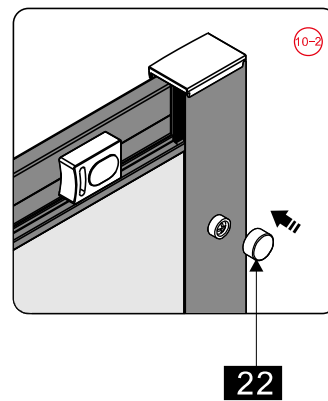

Note: Safety glass can not be re-worked.

■ Installation

Please read these instructions carefully before start of installation.

The wall post has up to 20mm of adjustment for out of true wall situations.

Ensure that the shower tray is fitted level and that after assembly of enclosure there is a full and continuous bead of sealant between the top of the shower tray and the title joint.

This product is heavy and will require two people to install.

A	SIZE(mm)	B	SIZE(mm)
800	785-800	800	785-800
900	885-900	900	885-900
1000	985-1000	800	785-800
1200	1185-1200	900	885-900

This product is heavy and will require two people to install.

This product is heavy and will require two people to install.

This product is heavy and will require two people to install.

18

23

This product is heavy and will require two people to install.

This product is heavy and will require two people to install.