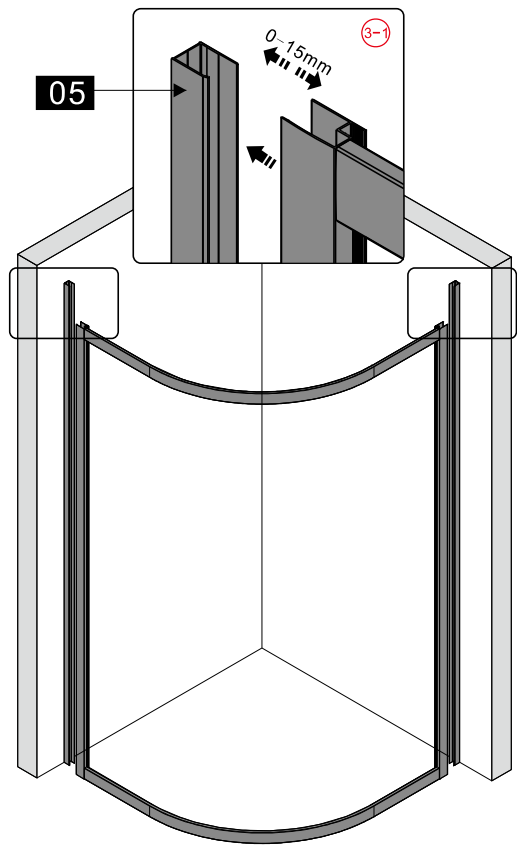

Note: Safety glass can not be re-worked.

■ Installation

Please read these instructions carefully before start of installation.

The wall post has up to 20mm of adjustment for out of true wall situations.

Ensure that the shower tray is fitted level and that after assembly of enclosure there is a full and continuous bead of sealant between the top of the shower tray and the title joint.

- | | | | | | | | | | | | | |
|------|------|-----------------|------------------|------|------|------|------|------|----------------|----------------|------|------|
| ①x 1 | ②x 2 | ③x 1
Φ 2.8mm | ④x 8 | ⑤x 2 | ⑥x 2 | ⑦x 2 | ⑧x 4 | ⑨x 2 | ⑩x 2 | ⑪x 2 | ⑫x 2 | ⑬x 2 |
| ⑭x 1 | ⑮x 4 | ⑯x 4 | ⑰x 8
ST3,5X30 | ⑱x 6 | ⑲x 1 | ⑳x 2 | ㉑x 8 | ㉒x 6 | ㉓x 6
ST4X10 | ㉔x 8
ST4X35 | | |

This product is heavy and will require two people to install.

A	SIZE(mm)	B	SIZE(mm)
800	785-800	800	785-800
900	885-900	900	885-900
1000	985-1000	800	785-800
1200	1185-1200	900	885-900

This product is heavy and will require two people to install.