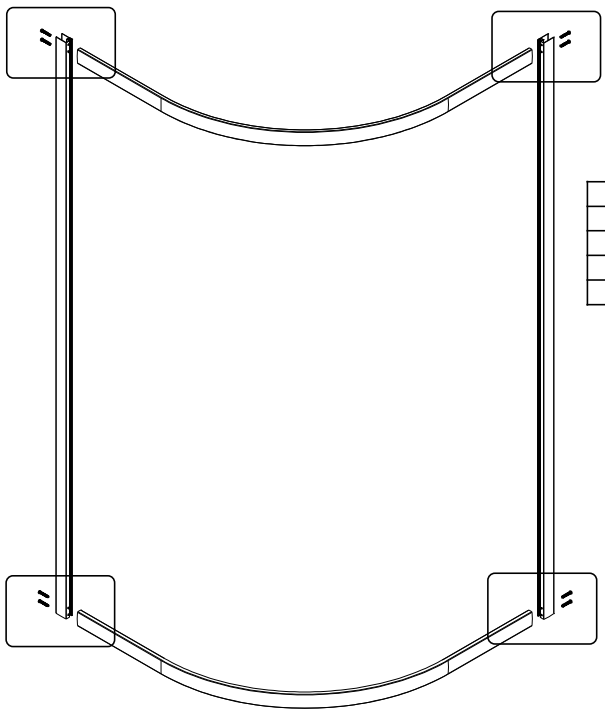

Note: Safety glass can not be re-worked.

■ Installation

Please read these instructions carefully before start of installation.

The wall post has up to 20mm of adjustment for out of true wall situations.

Ensure that the shower tray is fitted level and that after assembly of enclosure there is a full and continuous bead of sealant between the top of the shower tray and the title joint.

- | | | | | | | | | | | | | |
|------|------|-----------------|------------------|------|------|------|------|------|----------------|----------------|------|------|
| ①x 1 | ②x 2 | ③x 1
Φ 2.8mm | ④x 8 | ⑤x 2 | ⑥x 2 | ⑦x 2 | ⑧x 4 | ⑨x 2 | ⑩x 2 | ⑪x 2 | ⑫x 2 | ⑬x 2 |
| ⑭x 1 | ⑮x 4 | ⑯x 4 | ⑰x 8
ST3,5X30 | ⑱x 6 | ⑲x 1 | ⑳x 2 | ㉑x 8 | ㉒x 6 | ㉓x 6
ST4X10 | ㉔x 8
ST4X35 | | |

This product is heavy and will require two people to install.

A	SIZE(mm)	B	SIZE(mm)
800	785-800	800	785-800
900	885-900	900	885-900
1000	985-1000	800	785-800
1200	1185-1200	900	885-900

This product is heavy and will require two people to install.