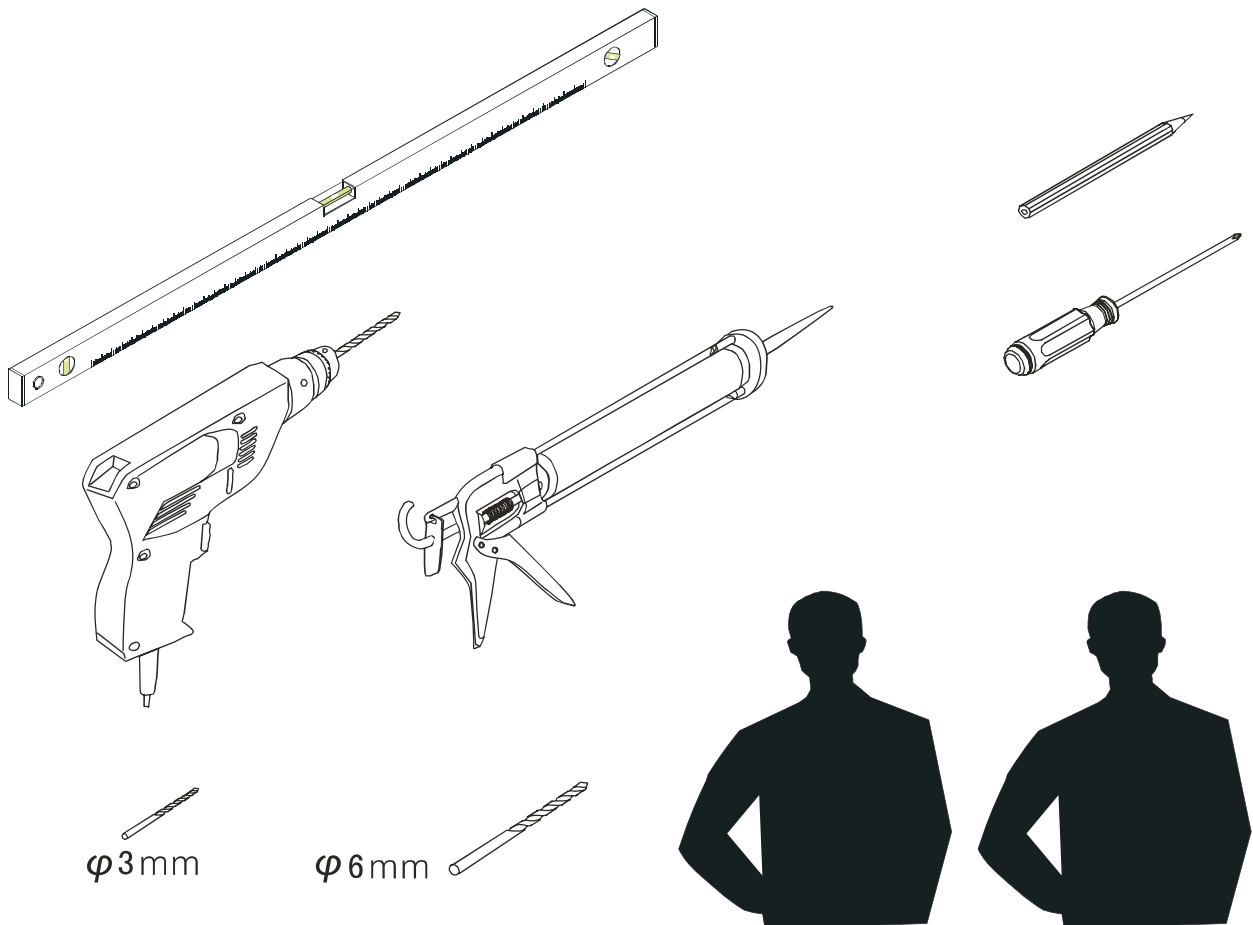

Note: Safety glass can not be re-worked.

■ Installation

Please read these instructions carefully before start of installation.

The wall post has up to 20mm of adjustment for out of true wall situations.

Ensure that the shower tray is fitted level and that after assembly of enclosure there is a full and continuous bead of sealant between the top of the shower tray and the title joint.

Special care should be taken when drilling walls to avoid hidden pipes or electrical cables.

Note: This product is heavy and will require two people to install.

Please remove protective film from aluminium profiles before installation.

■ Shower Tray Installation

The shower tray must be sited against a structural wall.

Water proof walling or tiling should be fitted so that it sits on the top of the tray rim.

■ Aftercare Instructions

After use, your shower should be cleaned with soap and water. This is particularly important in hard water districts where insoluble lime salts may be deposited and allowed to build up. Cleaners of a gritty or abrasive nature should not be used. Care should be taken to avoid contact with strong chemicals such as organic solvents and strippers.

Glass cleaners can be used but with caution, if in doubt contact the supplier of the cleaner in question.

Please keep these instructions for aftercare and customer service details.

Tools required

This product is heavy and will require two people to install.