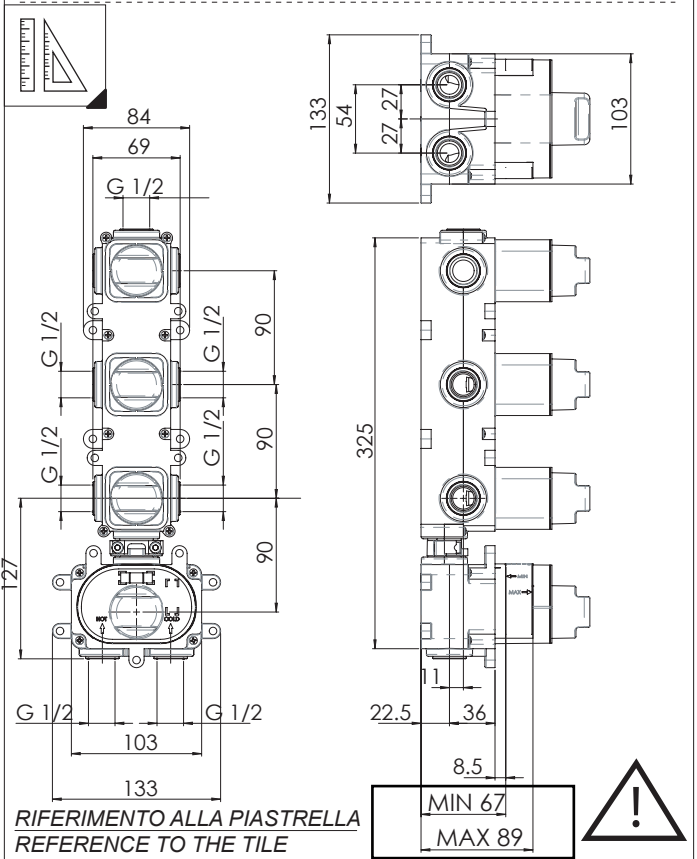

Not included / Non incluso / Non Inclus / Nie zawarty / No incluido / Nao incluido

1