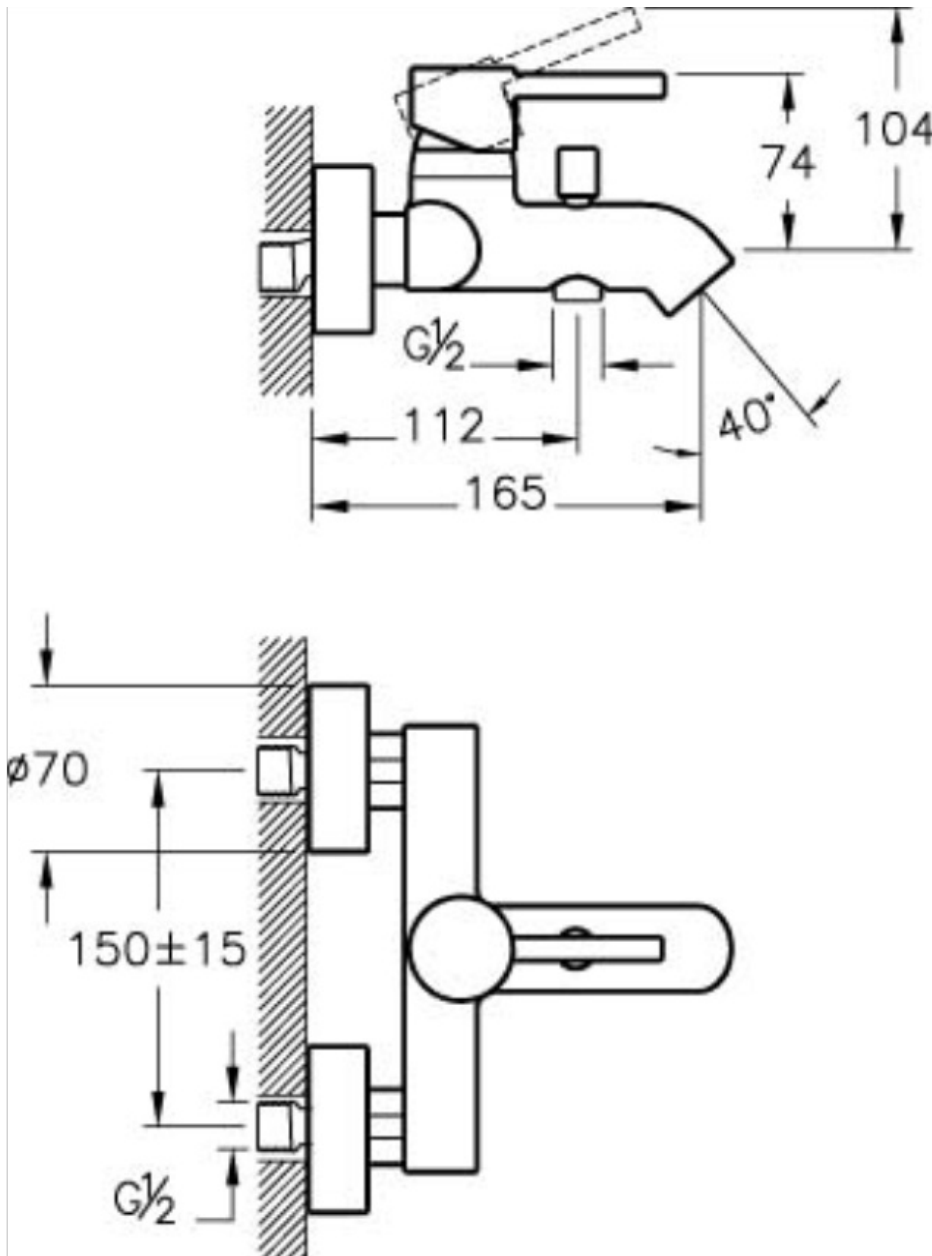

Description

Minimax S Bath/Shower Mixer

Code	A41994EXP
Installation Type	Standard
Product Properties	Energy Saving
Working Pressure	0,5-10 Bar (Recommended 3-5 Bar)
EPD	Yes
Coating	Chrome
Cartridge	35 mm Cartridge Flow and Temperature Adjustable
Aerator	Cache Aerator
Colour	Chrome